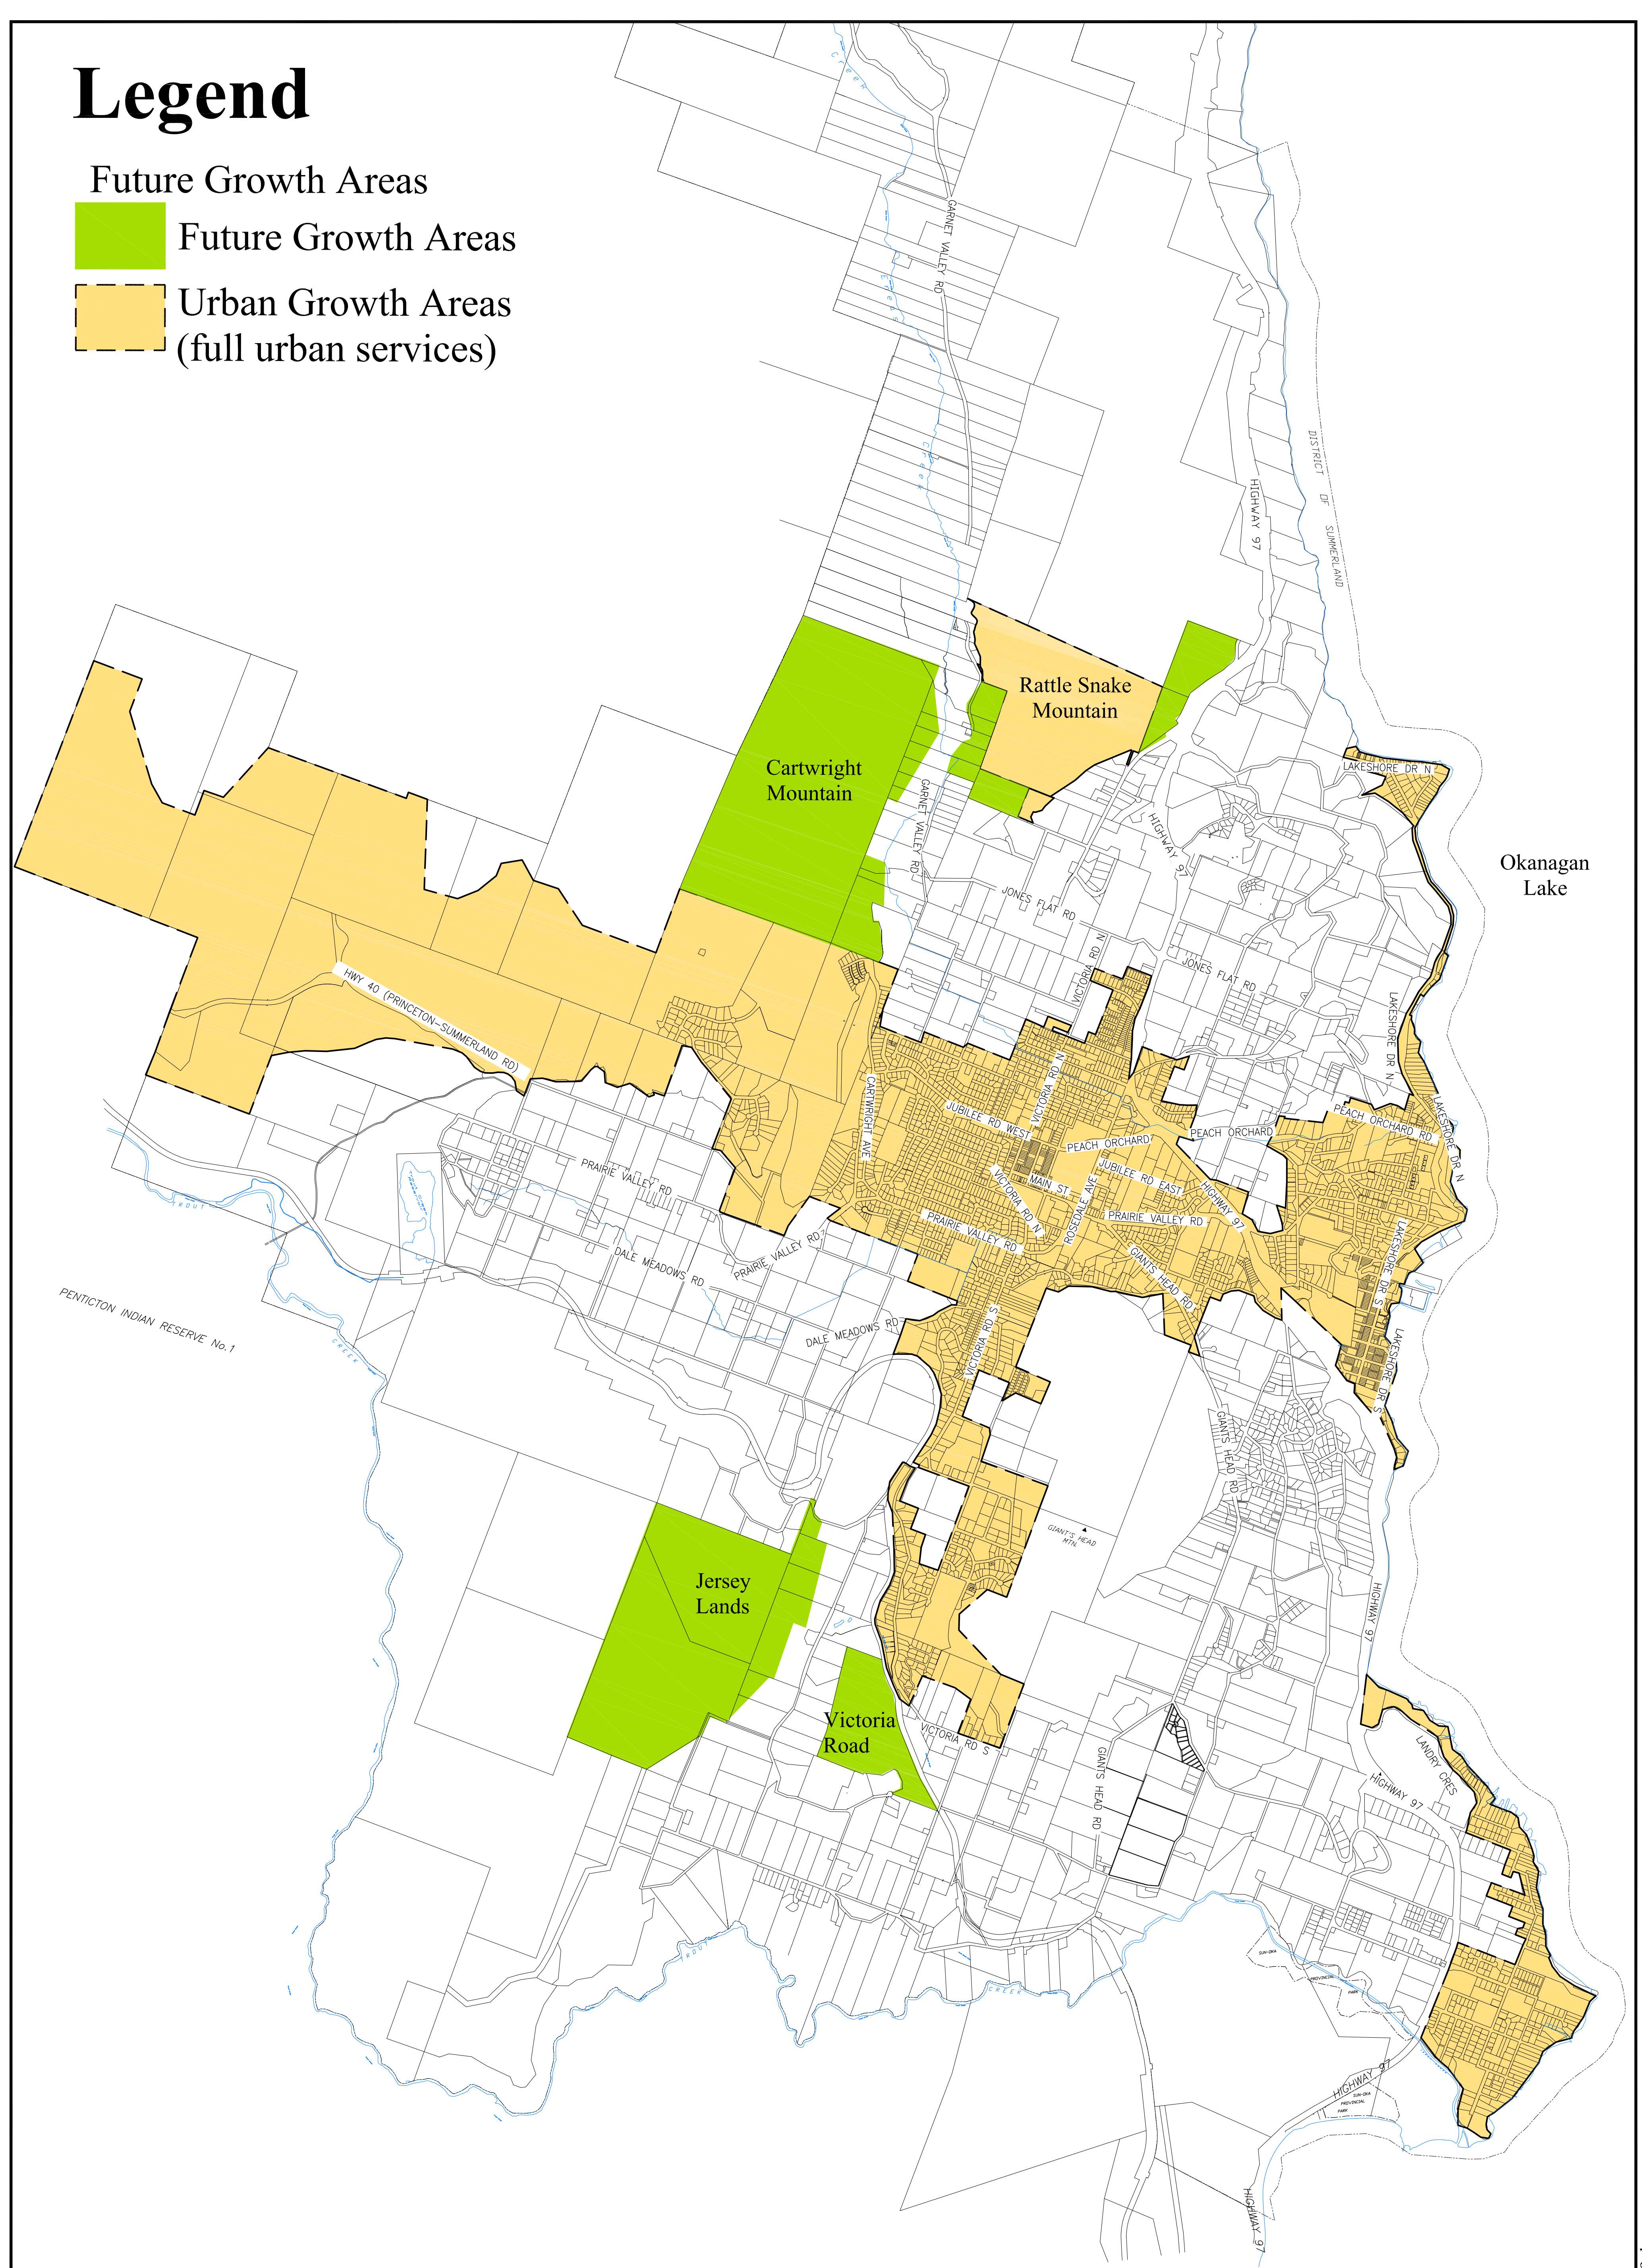

# Legend

Future Growth Areas

 Future Growth Areas

 Urban Growth Areas  
(full urban services)

# SUMMERLAND

Schedule B

Urban Growth Boundary & Future Growth Areas

December 2007 REVISED: November 09 2009